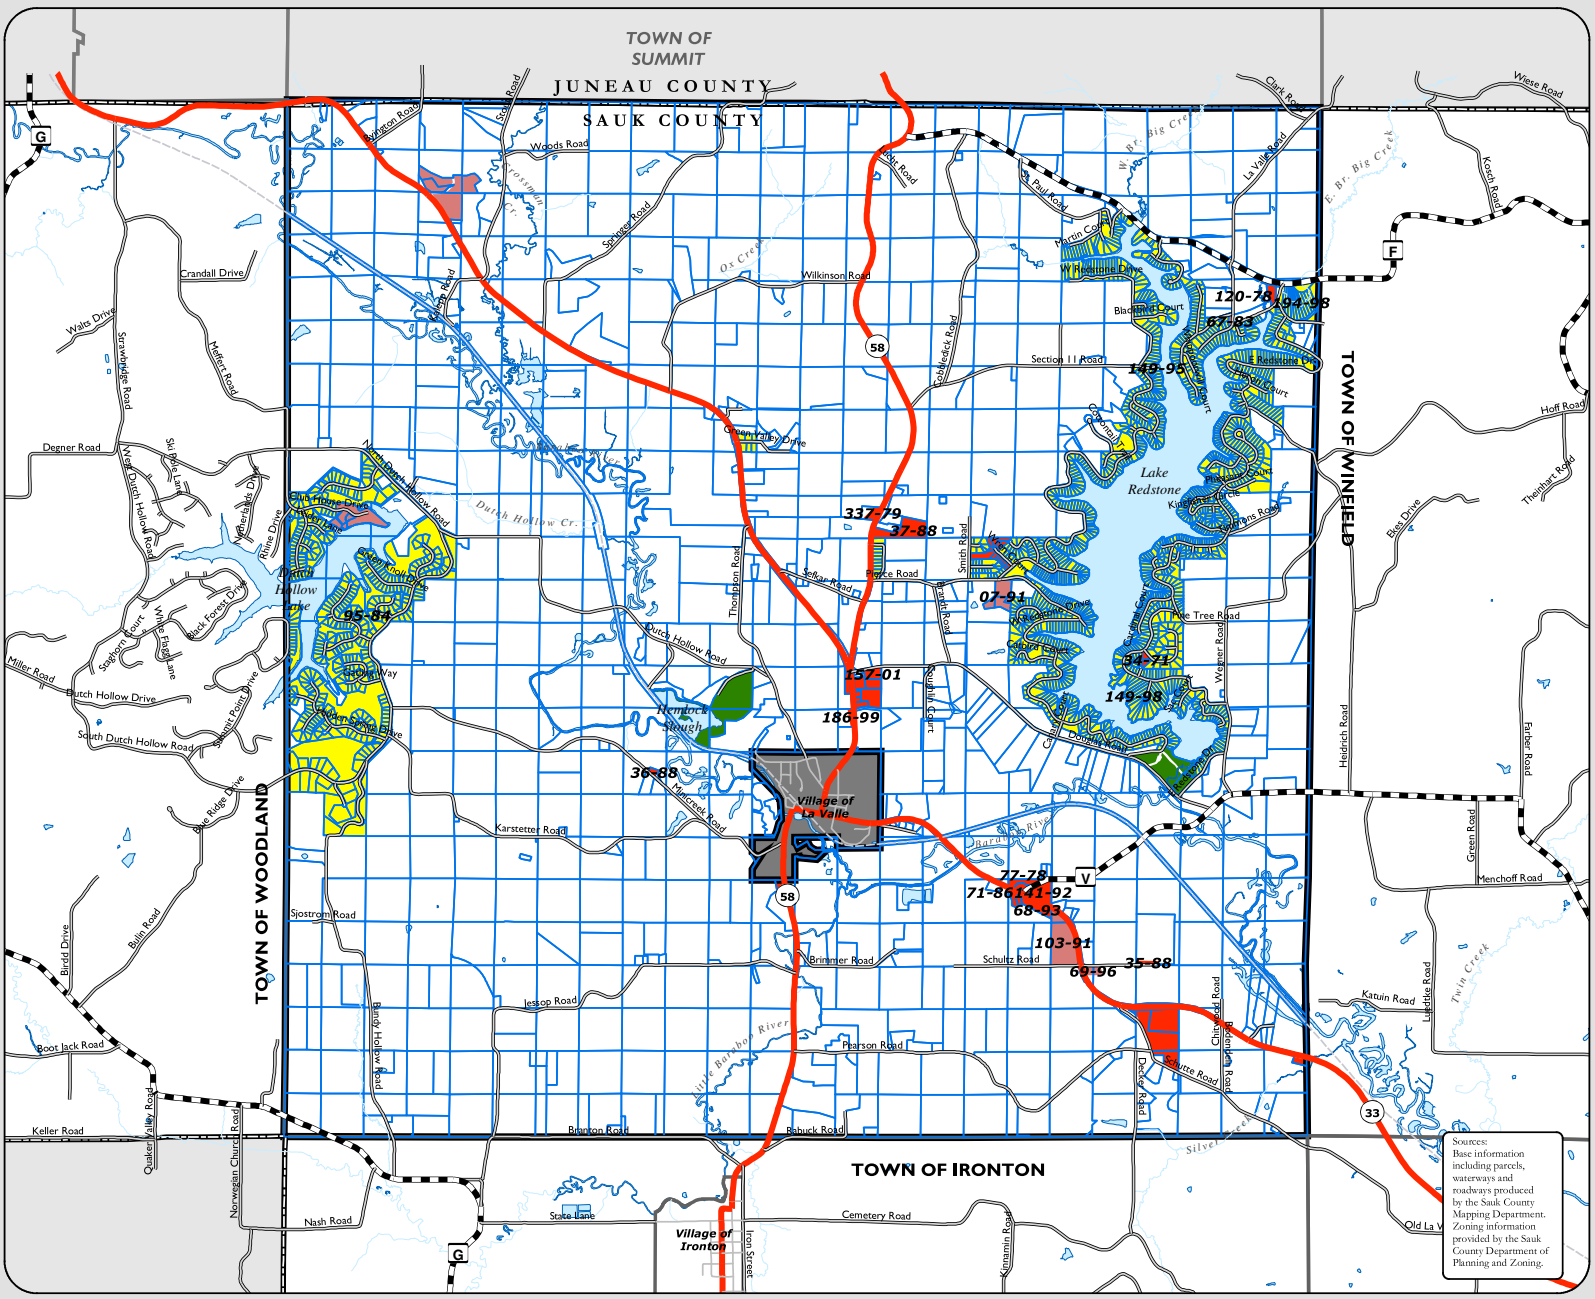

Zoning Districts

Legend

1. **Zoning Districts**
2. General Agriculture
   - Commercial
   - Single Family Residential
   - Recreation Commercial
   - County Park
   - Municipally Zoned
3. **Boundaries**
4. Parcel Boundary
   - Town of La Valle
   - Town Boundary
   - County Boundary
   - River/Stream
5. **Transportation**
6. State Highway
   - County Highway
   - Town Road
   - Municipal Street
   - "400" State Trail